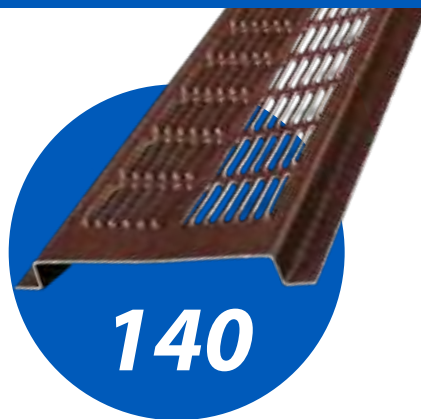

**105**

- 2<sup>3</sup>/<sub>4</sub>" wide continuous strip.
- 1" x 1/8" louvered openings.

**140**

- 3<sup>3</sup>/<sub>4</sub>" wide continuous strip.
- 1" x 1/8" louvered openings.

**190**

- 2<sup>3</sup>/<sub>8</sub>" wide continuous strip.
- 1" x 1/8" louvered openings.
- Instead of two 3/8" channels, there is only one with the other edge turned up 90 degrees to allow for easier installation.

### Continuous Soffit Vents

- All-aluminum construction.
- Available in 8-foot sections and can be cut at 2-foot intervals.
- Mounting flange is recessed 3/8" for soffit board.

Model	Length	Width	NFA	Ctn. Qty.	Ctn. Wt. (lbs)
105	8'	2 <sup>3</sup> / <sub>4</sub> "	72 in <sup>2</sup>	36	21.6
105 Copper	8'	2 <sup>3</sup> / <sub>4</sub> "	72 in <sup>2</sup>	15	28.5
140	8'	3 <sup>3</sup> / <sub>4</sub> "	88 in <sup>2</sup>	36	28.4
190	8'	2 <sup>3</sup> / <sub>8</sub> "	72 in <sup>2</sup>	36	22.3

### Cirk-L-Vents

P-18

D-16

CV-1

C-25

L-38

CV-2

CV-3

Model	Description	Overall Size	Hole Size	NFA	Inner Ctn. Qty.	Ctn. Qty.	Ctn Wt. (lbs)
L-38	Screen & Louvers	3"	2 1/2"	1.63 in <sup>2</sup>	6	72	2.8
C-25	Screen only	3 3/16"	2 1/2"	2.34 in <sup>2</sup>	6	72	2.3
P-18	Screen & Louvers	1"	3/4"	0.20 in <sup>2</sup>	6	72	0.7
D-16	Louver only	1"	3/4"	0.44 in <sup>2</sup>	6	72	0.5
CV-4	Screen & Louvers	4 1/2"	4"	3.00 in <sup>2</sup>	—	36	2.9
CV-4 Copper	Screen & Louvers	4 1/2"	4"	3.00 in <sup>2</sup>	—	36	7.2
CV-3	Screen & Louvers	3 1/2"	3"	2.57 in <sup>2</sup>	6	72	3.5
CV-2	Screen & Louvers	2 1/4"	2"	1.50 in <sup>2</sup>	6	72	2.0
CV-1	Screen & Louvers	1 1/4"	1"	0.23 in <sup>2</sup>	6	72	0.7