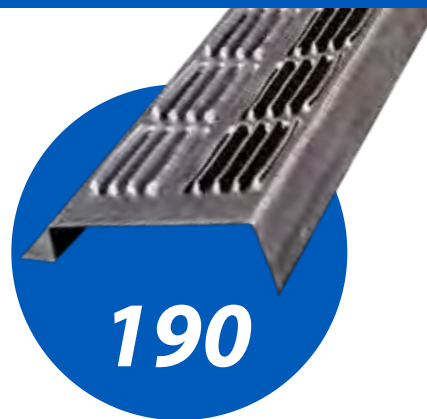

**105**

- 2<sup>3</sup>/<sub>4</sub>" wide continuous strip.
- 1" x 1/8" louvered openings.

**140**

- 3<sup>3</sup>/<sub>4</sub>" wide continuous strip.
- 1" x 1/8" louvered openings.

**190**

- 2<sup>3</sup>/<sub>8</sub>" wide continuous strip.
- 1" x 1/8" louvered openings.
- Instead of two 3/8" channels, there is only one with the other edge turned up 90 degrees to allow for easier installation.

### Continuous Soffit Vents

- All-aluminum construction.
- Available in 8-foot sections and can be cut at 2-foot intervals.
- Mounting flange is recessed 3/8" for soffit board.

Model	Length	Width	NFA	Ctn. Qty.	Ctn. Wt. (lbs)
105	8'	2 <sup>3</sup> / <sub>4</sub> "	72 in <sup>2</sup>	36	21.6
105 Copper	8'	2 <sup>3</sup> / <sub>4</sub> "	72 in <sup>2</sup>	15	28.5
140	8'	3 <sup>3</sup> / <sub>4</sub> "	88 in <sup>2</sup>	36	28.4
190	8'	2 <sup>3</sup> / <sub>8</sub> "	72 in <sup>2</sup>	36	22.3

CV-4

- All-aluminum construction.
- 18x16 aluminum screen attached for added protection (except for D-16).
- Unique "eyebrow" designed louvers provide maximum ventilating capacity with superior weather protection.
- Prevents paint peeling by removing moisture from wall cavities.
- Provides an outlet for air movement in small confined spaces.
- Easy installation (drill and pop in).