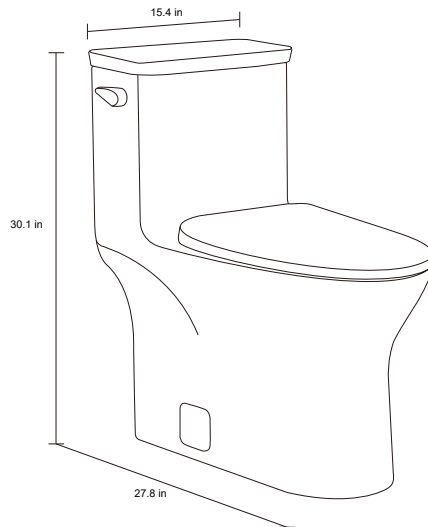

Features:

- Vitreous China
- 16.5" ADA Comfort Height
- Single siphon jet flush technology
- Fluidmaster fill & flush valve
- Soft close, quick release seat

What's Included:

- (1) One Soft Close Seat Cover
- Water Supply Line
- All necessary installation hardware

OVERVIEW

LENGTH	27.84"
WIDTH	15.4"
HEIGHT	30"
WEIGHT	86 LBS
*ROUGH-IN	12"

BOWL AND SEAT

BOWL HEIGHT <i>(not including seat)</i>	16.5"
BOWL SHAPE	Elongated
SEAT	Soft Close
TRAPWAY	Concealed

WATER USAGE

FLUSH	Single Siphon Jet
LITRES PER FLUSH	4.8
MAP RATING	1000 GM HET
MEETS WATER SENSE EPA CRITERIA	Yes

TANK

FINISH	Insulated
FLAPPER DIAMETER	3"

**This toilet was designed to rough-in at a minimum dimension of 305 mm (12") from finished wall to C/L of outlet*