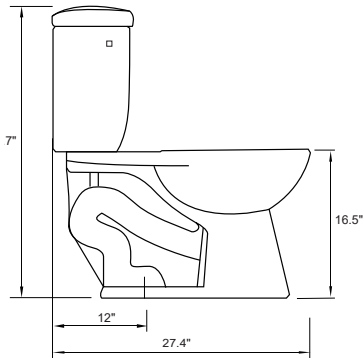

## Features:

- Vitreous China
- 16.5" ADA Comfort Height
- Single flush

## OVERVIEW

LENGTH	28.3"
WIDTH	16.1"
HEIGHT	31.6"
WEIGHT	87 LBS
*ROUGH-IN	12"

## BOWL AND SEAT

BOWL HEIGHT <i>(not including seat)</i>	16.5"
BOWL SHAPE	Round
SEAT	Soft Close
TRAPWAY	Fully Glazed

## TANK

FINISH	Insulated
FLAPPER DIAMETER	3"

*\*This toilet was designed to rough-in at a minimum dimension of 305 mm (12") from finished wall to C/L of outlet*