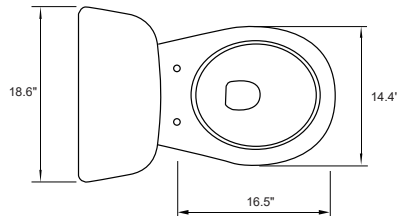

## Features:

- Vitreous China
- 16.5" ADA Comfort Height
- Single flush

## OVERVIEW

LENGTH	28.3"
WIDTH	16.1"
HEIGHT	31.6"
WEIGHT	87 LBS
*ROUGH-IN	12"

## BOWL AND SEAT

BOWL HEIGHT <i>(not including seat)</i>	16.5"
BOWL SHAPE	Round
SEAT	Soft Close
TRAPWAY	Fully Glazed

## TANK

FINISH	Insulated
FLAPPER DIAMETER	3"

*\*This toilet was designed to rough-in at a minimum dimension of 305 mm (12") from finished wall to C/L of outlet*