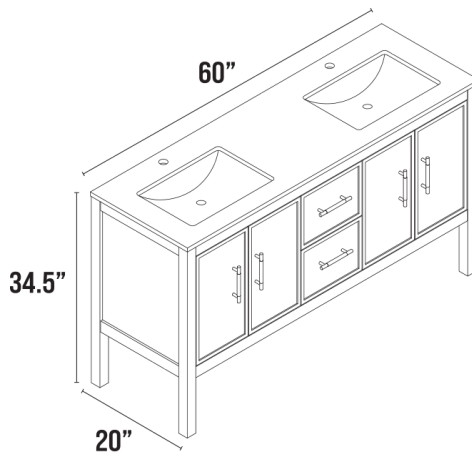

FREESTANDING VANITIES
CORDOBA 60

Features

- Solid Wood Legs
- MDF Front Pannelling with PVC Thermofoil
- PB with Melamine on Side and Bottom Panels
- Adjustable Inner Shelves
- White Artificial Marble DOUBLE Vanity Top with Built-in 20" Rectangular Sinks
- Matte Black / Golden Gnarled Pulls

Assembly

Fully Assembled

OVERVIEW

FINISHES	BLACK and WHITE
UPC'S	773967316902 (Black) 773967316957 (White)
LENGTH	20"
WIDTH	60"
HEIGHT	34.5"
WEIGHT	223 LBS

VANITY TOP

MATERIAL	White Artificial Marble
SINK	{2} Two 20" Rectangular Ceramic
FAUCET CONFIGURATION <i>*Faucets not included</i>	{1} One Pre-Drilled Hole for a Single Faucet (both sides)

DOORS / DRAWERS

COUNT	{4} Four Doors {2} Two Drawers
STYLE	Skinny Shaker Soft Close
HARDWARE	Black Matte / Golden Gnarled Handles

OTHER FEATURES

SHELVES	{2} Two Adjustable Inner
---------	--------------------------