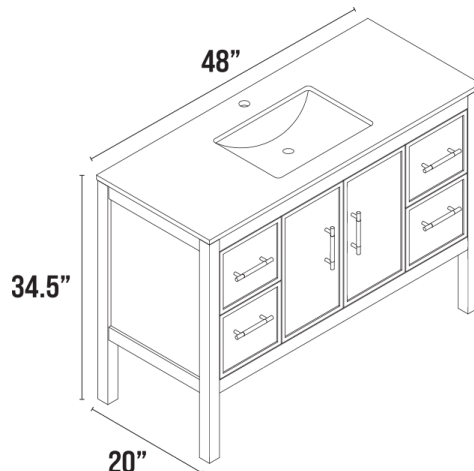

FREESTANDING VANITIES
CORDOBA 48

Features

- Solid Wood Legs
- MDF Front Pannelling with PVC Thermofoil
- PB with Melamine on Side and Bottom Panels
- Adjustable Inner Shelf
- White Artificial Marble Vanity Top with Built-in 20" Rectangular Sink
- Matte Black / Golden Gnarled Pulls

Assembly

Fully Assembled

OVERVIEW

FINISHES	BLACK and WHITE
UPC'S	773967316896 (Black) 773967316940 (White)
LENGTH	20"
WIDTH	48"
HEIGHT	34.5"
WEIGHT	179 LBS

VANITY TOP

MATERIAL	White Artificial Marble
SINK	20" Rectangular Ceramic
FAUCET CONFIGURATION <i>*Faucet not included</i>	(1) One Pre-Drilled Hole for a Single Faucet

DOORS / DRAWERS

COUNT	(2) Two Doors (4) Four Drawers
STYLE	Skinny Shaker Soft Close
HARDWARE	Black Matte / Golden Gnarled Handles

OTHER FEATURES

SHELVES	(1) One Adjustable Inner
---------	--------------------------