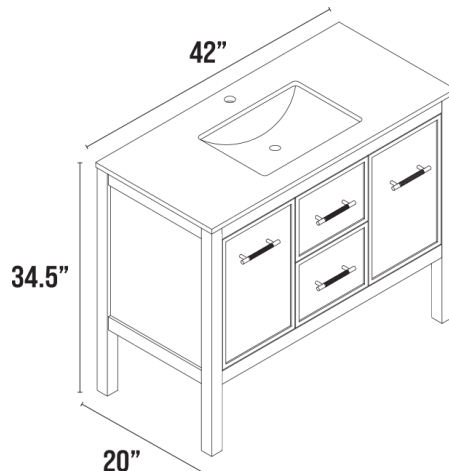

FREESTANDING VANITIES
CORDOBA 42

Features

- Solid Wood Legs
- MDF Front Pannelling with PVC Thermofoil
- PB with Melamine on Side and Bottom Panels
- Adjustable Inner Shelves
- White Artificial Marble Vanity Top with Built-in 20" Rectangular Sink
- Matte Black / Golden Gnarled Pulls

Assembly

Fully Assembled

OVERVIEW

FINISHES	BLACK and WHITE
UPC'S	773967316872 [Black] 773967316933 [White]
LENGTH	20"
WIDTH	42"
HEIGHT	34.5"
WEIGHT	152 LBS

VANITY TOP

MATERIAL	White Artificial Marble
SINK	20" Rectangular Ceramic
FAUCET CONFIGURATION <i>*Faucet not included</i>	(1) One Pre-Drilled Hole for a Single Faucet

DOORS / DRAWERS

COUNT	(2) Two Doors (2) Two Drawers
STYLE	Skinny Shaker Soft Close
HARDWARE	Black Matte / Golden Gnarled Handles

OTHER FEATURES

SHELVES	(2) Two Adjustable Inner
---------	--------------------------