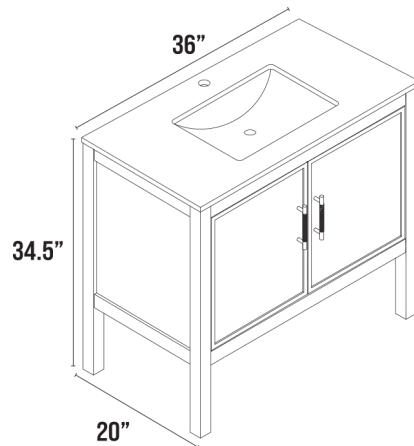

FREESTANDING VANITIES
CORDOBA 36

Features

- Solid Wood Legs
- MDF Front Pannelling with PVC Thermofoil
- PB with Melamine on Side and Bottom Panels
- Adjustable inner shelf
- White Artificial Marble Vanity Top with Built-in 20" Rectangular Sink
- Matte Black / Golden Gnarled Pulls

Assembly

Fully Assembled

OVERVIEW

FINISHES	BLACK and WHITE
UPC'S	773967316889 (Black) 773967316926 (White)
LENGTH	20"
WIDTH	36"
HEIGHT	34.5"
WEIGHT	112 LBS

VANITY TOP

MATERIAL	White Artificial Marble
SINK	20" Rectangular Ceramic
FAUCET CONFIGURATION <i>*Faucet not included</i>	(1) One Pre-Drilled Hole for a Single Faucet