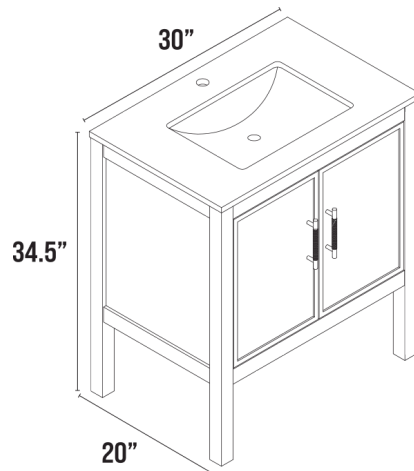

FREESTANDING VANITIES  
**CORDOBA 30**

**Features**

- Solid Wood Legs
- MDF Front Pannelling with PVC Thermofoil
- PB with Melamine on Side and Bottom Panels
- Adjustable inner shelf
- White Artificial Marble Vanity Top with Built-in 20" Rectangular Sink
- Matte Black / Golden Gnarled Pulls

**Assembly**

Fully Assembled

**OVERVIEW**

FINISHES	BLACK and WHITE
UPC'S	773967316865 (Black) 773967316919 (White)
LENGTH	20"
WIDTH	30"
HEIGHT	34.5"
WEIGHT	94 LBS

**VANITY TOP**

MATERIAL	White Artificial Marble
SINK	20" Rectangular Ceramic
FAUCET CONFIGURATION <i>*Faucet not included</i>	(1) One Pre-Drilled Hole for a Single Faucet