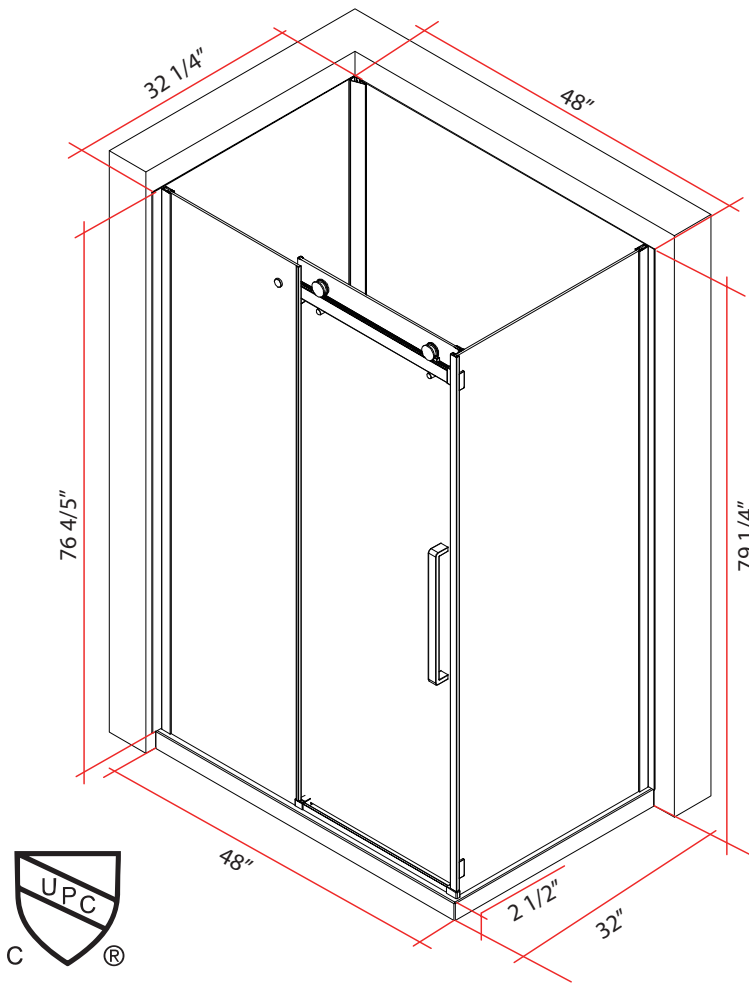

Features:

- Sliding (reversible) Door
- Marble Patterned Walls
- Black Aluminum Frame and Hardware

What's Included:

- (1) One acrylic shower base
- (1) One Glass Fixed Panel
- (1) One Glass Sliding Door Panel
- (1) One Glass Side Panel
- (1) Shower Wall
- Door Hardware and Frame

OVERVIEW

| | |
|-------------|-----------------|
| MODEL NO. | K1118A |
| LENGTH | 48" |
| WIDTH | 32" |
| HEIGHT | 79.2" |
| UNIT WEIGHT | 277.8 LBS |
| PACKAGING | 2 Boxes per Kit |
| UPC | 773967316797 |

SPECIFICATIONS

| | |
|-----------------------|---|
| INSTALLATION LOCATION | Corner |
| ENCLOSURE SHAPE | Rectangular |
| DOOR STYLE | Sliding (Reversible) |
| GLASS TYPE | Tempered |
| GLASS FINISH | Clear |
| GLASS THICKNESS | 8 mm |
| WALLS | Marble Pattern |
| BASE | White Acrylic with Left or Right Positioned Drain |
| HARDWARE AND FRAME | Black Aluminum |