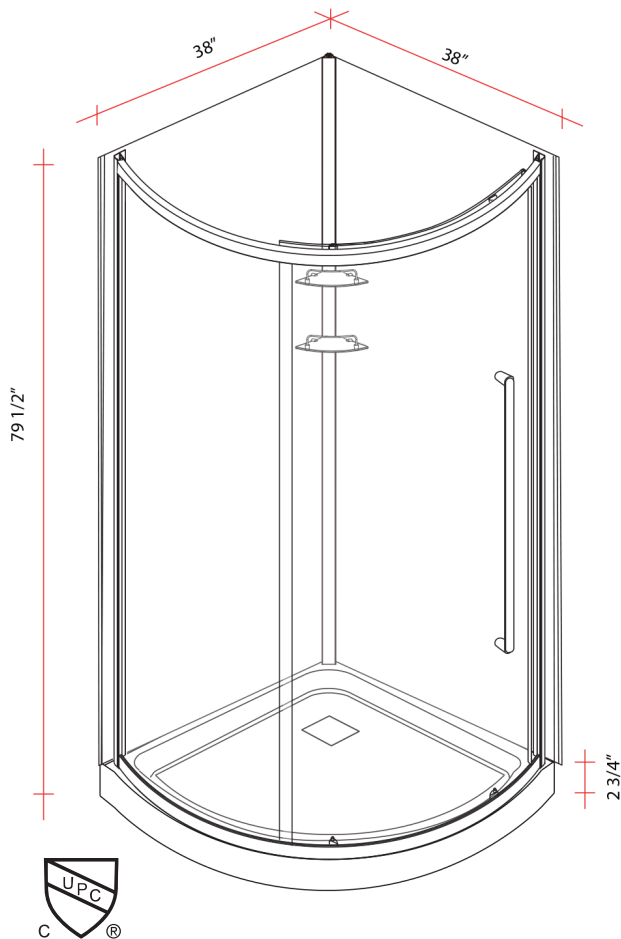

Features:

- Pivoting Door
- Honeycomb Patterned Walls
- Black Aluminum Frame and Hardware

What's Included:

- [1] One Acrylic Shower Base
- [1] One Glass Fixed Panel
- [1] One Glass Shower Door
- [1] One Shower Wall
- Shower Frame Components
- Shower Hardware
- [2] Two Glass Shelves

OVERVIEW

MODEL NO.	P0603BK
LENGTH	48"
WIDTH	32"
HEIGHT	79.2"
UNIT WEIGHT	183 LBS
PACKAGING	1 Box per Kit
UPC	773967316780

SPECIFICATIONS

INSTALLATION LOCATION	Corner
ENCLOSURE SHAPE	Neo Angle
DOOR STYLE	Pivoting [Reversible]
GLASS TYPE	Tempered
GLASS FINISH	Clear
GLASS THICKNESS	6 mm
WALLS	Honeycomb Pattern
BASE	White Acrylic with Rear Positioned Drain
HARDWARE AND FRAME	Black Aluminum