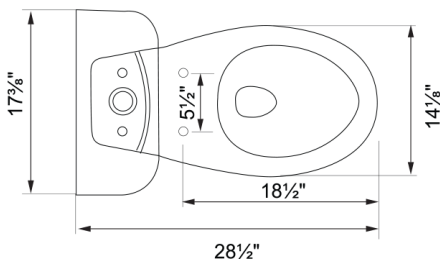

TWO-PIECE TALL BOY

Features:

- Vitreous China
- 18" ADA Comfort Height
- Single flush

What's Included:

- (1) One Soft Close Seat Cover
- Water Supply Line
- All necessary installation hardware

OVERVIEW

LENGTH	28.75"
WIDTH	17.3"
HEIGHT	33.5"
WEIGHT	75 LBS
*ROUGH-IN	12"

BOWL AND SEAT

BOWL HEIGHT <i>(not including seat)</i>	18"
BOWL SHAPE	Elongated
SEAT	Soft Close
TRAPWAY	Fully Glazed

WATER USAGE

FLUSH	Single
LITRES PER FLUSH	6
MAP RATING	1000 GM HET
MEETS WATER SENSE EPA CRITERIA	No

TANK

FINISH	Insulated
FLAPPER DIAMETER	2"

*This toilet was designed to rough-in at a minimum dimension of 305 mm (12") from finished wall to C/L of outlet