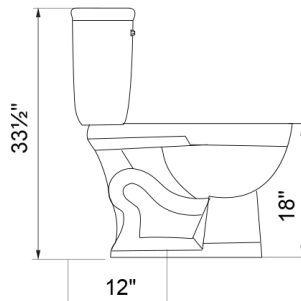

TWO-PIECE TALL BOY

Features:

- Vitreous China
- 18" ADA Comfort Height
- Single flush

What's Included:

- (1) One Soft Close Seat Cover
- Water Supply Line
- All necessary installation hardware

OVERVIEW

LENGTH	28.75"
WIDTH	17.3"
HEIGHT	33.5"
WEIGHT	75 LBS
*ROUGH-IN	12"

BOWL AND SEAT

BOWL HEIGHT <i>(not including seat)</i>	18"
BOWL SHAPE	Elongated
SEAT	Soft Close
TRAPWAY	Fully Glazed

WATER USAGE

FLUSH	Single
LITRES PER FLUSH	6
MAP RATING	1000 GM HET
MEETS WATER SENSE EPA CRITERIA	No

TANK

FINISH	Insulated
FLAPPER DIAMETER	2"

*This toilet was designed to rough-in at a minimum dimension of 305 mm (12") from finished wall to C/L of outlet