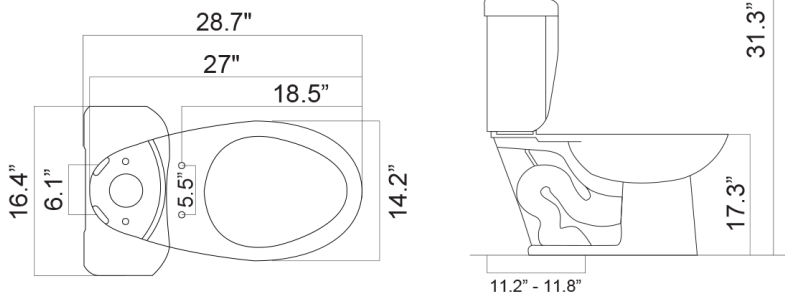

## OVERVIEW

|           |        |
|-----------|--------|
| LENGTH    | 28.75" |
| WIDTH     | 16.5"  |
| HEIGHT    | 31.33" |
| WEIGHT    | 87 LBS |
| *ROUGH-IN | 12"    |

## BOWL AND SEAT

|  |              |
|--|--------------|
| BOWL HEIGHT<br><i>(not including seat)</i> | 17.3"        |
| BOWL SHAPE                                 | Elongated    |
| SEAT                                       | Soft Close   |
| TRAPWAY                                    | Fully Glazed |

## WATER USAGE

|                                   |            |
|-----------------------------------|------------|
| FLUSH                             | Single     |
| LITRES PER FLUSH                  | 6          |
| MAP RATING                        | 800 GM HET |
| MEETS WATER<br>SENSE EPA CRITERIA | No         |

## TANK

|                  |           |
|------------------|-----------|
| FINISH           | Insulated |
| FLAPPER DIAMETER | 2"        |

\*This toilet was designed to rough-in at a minimum dimension of 305 mm (12") from finished wall to C/L of outlet