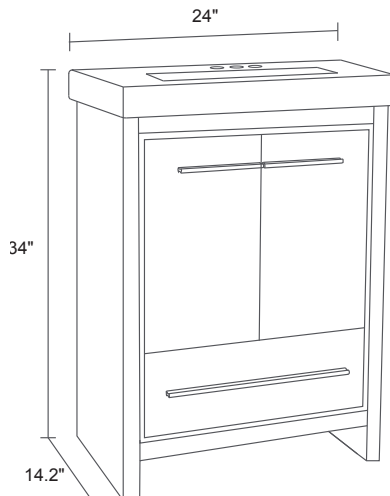

FREESTANDING VANITIES
ROME 24

Features

- Particle Board with Melamine Overlay on Doors, Drawers and Legs
- High Gloss Ceramic Vanity Top
- Aluminum Alloy Profile Style Pulls with Stained Silver Finish

Assembly

Some Assembly Required

SCAN TO DOWNLOAD
Assembly Guide

OVERVIEW

FINISHES	BLACK and WHITE
UPC'S	773967315783 [Black] 773967315776 [White]
LENGTH	14.3"
WIDTH	24"
HEIGHT	33.9"
WEIGHT	91.5 LBS

VANITY TOP

MATERIAL	High Gloss Ceramic
SINK	Built-in
FAUCET CONFIGURATION <i>*Faucet not included</i>	(3) Three Pre-Drilled Holes for a 4" Widespread Faucet