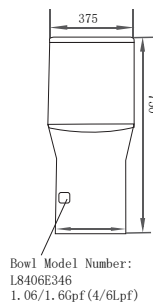

## OVERVIEW

LENGTH	27.4"
WIDTH	18.6"
HEIGHT	31"
WEIGHT	100 LBS
*ROUGH-IN	12"

## BOWL AND SEAT

BOWL HEIGHT <i>(not including seat)</i>	16.5"
BOWL SHAPE	Elongated
SEAT	Soft Close
TRAPWAY	Fully Glazed

## WATER USAGE

FLUSH	Dual Siphon Jet
LITRES PER FLUSH	4 / 6
MAP RATING	1000 GM HET
MEETS WATER SENSE EPA CRITERIA	Yes

## TANK

FINISH	Insulated
FLAPPER DIAMETER	3"

\*This toilet was designed to rough-in at a minimum dimension of 305 mm (12") from finished wall to C/L of outlet