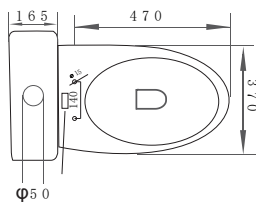

## OVERVIEW

LENGTH	27.4"
WIDTH	18.6"
HEIGHT	31"
WEIGHT	100 LBS
*ROUGH-IN	12"

## BOWL AND SEAT

BOWL HEIGHT <i>(not including seat)</i>	16.5"
BOWL SHAPE	Elongated
SEAT	Soft Close
TRAPWAY	Fully Glazed

## WATER USAGE

FLUSH	Dual Siphon Jet
LITRES PER FLUSH	4 / 6
MAP RATING	1000 GM HET
MEETS WATER SENSE EPA CRITERIA	Yes

## TANK

FINISH	Insulated
FLAPPER DIAMETER	3"

\*This toilet was designed to rough-in at a minimum dimension of 305 mm (12") from finished wall to C/L of outlet