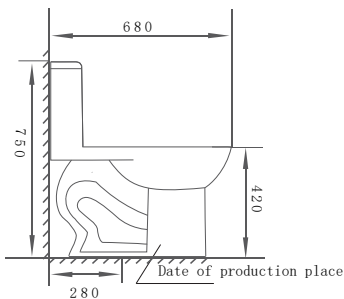

## OVERVIEW

LENGTH	27.4"
WIDTH	18.6"
HEIGHT	31"
WEIGHT	100 LBS
*ROUGH-IN	12"

## BOWL AND SEAT

BOWL HEIGHT <i>(not including seat)</i>	16.5"
BOWL SHAPE	Elongated
SEAT	Soft Close
TRAPWAY	Fully Glazed

## WATER USAGE

FLUSH	Dual Siphon Jet
LITRES PER FLUSH	4 / 6
MAP RATING	1000 GM HET
MEETS WATER SENSE EPA CRITERIA	Yes

## TANK

FINISH	Insulated
FLAPPER DIAMETER	3"

\*This toilet was designed to rough-in at a minimum dimension of 305 mm (12") from finished wall to C/L of outlet