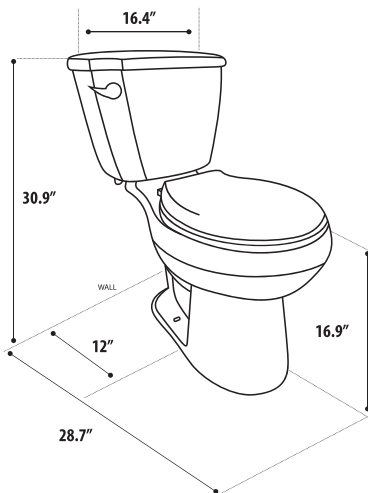

**Features:**

- Vitreous China
- 16.93" ADA Comfort Height
- Single flush

**What's Included:**

- (1) One Soft Close Seat Cover
- Water Supply Line
- All necessary installation hardware

**OVERVIEW**

<b>LENGTH</b>	28.75"
<b>WIDTH</b>	16.5"
<b>HEIGHT</b>	31"
<b>WEIGHT</b>	87 LBS
<b>*ROUGH-IN</b>	12"

**BOWL AND SEAT**

<b>BOWL HEIGHT</b> <i>(not including seat)</i>	16.93"
<b>BOWL SHAPE</b>	Round
<b>SEAT</b>	Soft Close
<b>TRAPWAY</b>	Fully Glazed

**WATER USAGE**

<b>FLUSH</b>	Single
<b>LITRES PER FLUSH</b>	4.8
<b>MAP RATING</b>	800 GM HET
<b>MEETS WATER SENSE EPA CRITERIA</b>	No

**TANK**

<b>FINISH</b>	Insulated
<b>FLAPPER DIAMETER</b>	3"

*\*This toilet was designed to rough-in at a minimum dimension of 305 mm (12") from finished wall to C/L of outlet*