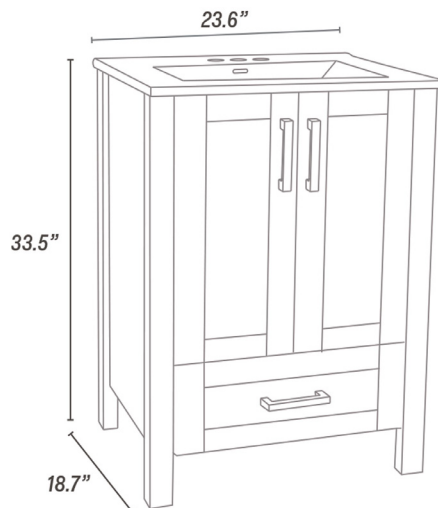

FREESTANDING VANITIES

BRAYLEE 24

Features

- Particle Board with Melamine on Body and MDF with PVC on Doors, Drawers and Legs
- Shaker Style Drawers and Doors
- Ceramic Vanity Top
- Aluminum Alloy Square Style Pulls with Stained Silver Finish

Assembly

Some Assembly Required

SCAN TO DOWNLOAD
Assembly Guide

OVERVIEW

FINISHES	GREY and WHITE
UPC'S	773967315769 (Grey) 773967312218 (White)
LENGTH	18.7"
WIDTH	23.6"
HEIGHT	33.5"
WEIGHT	96 LBS

VANITY TOP

MATERIAL	High Gloss Ceramic
SINK	(1) One Rectangular Ceramic
FAUCET CONFIGURATION <i>*Faucet not included</i>	(3) Three Pre-Drilled Holes for a 4" Center Set Faucet

DOORS/DRAWERS

COUNT	(1) One Drawer (2) Two Doors
STYLE	Shaker Style Soft Close
HARDWARE	Aluminum Alloy with Stained Silver Finish