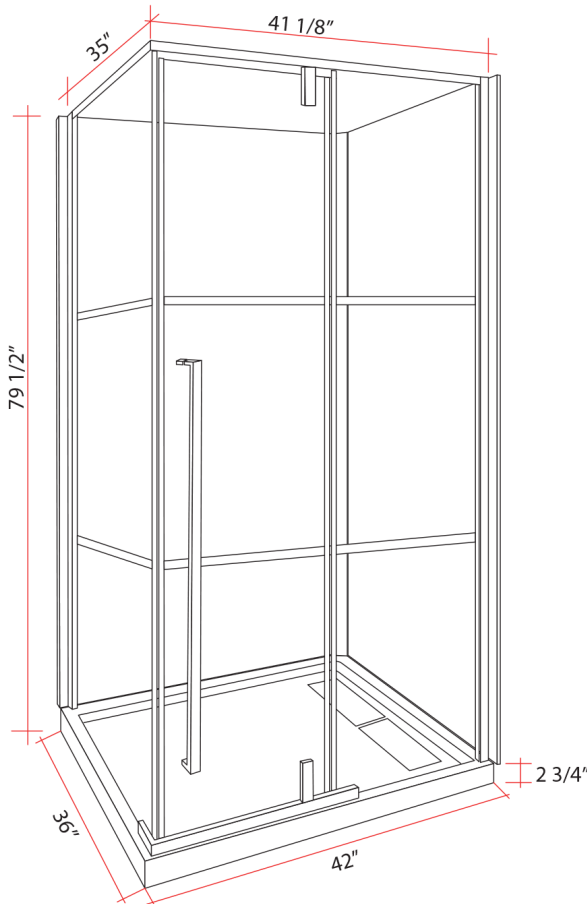

Features:

- Pivoting (reversible) Door
- Honeycomb Patterned Walls
- Black Aluminum Frame and Hardware

What's Included:

- (1) One Acrylic Shower Base
- (1) One Glass Fixed Panel
- (1) One Glass Side Panel
- (1) One Glass Shower Door
- (1) One Shower Wall
- Shower Frame Components
- Shower Hardware

OVERVIEW

MODEL NO.	SLD-A122F
LENGTH	42"
WIDTH	36"
HEIGHT	78.5"
UNIT WEIGHT	253.5 LBS
PACKAGING	2 Boxes per Kit
UPC	773967316803

SPECIFICATIONS

INSTALLATION LOCATION	Corner
ENCLOSURE SHAPE	Rectangular
DOOR STYLE	Pivoting (Reversible)
GLASS TYPE	Tempered
GLASS FINISH	Clear
GLASS THICKNESS	8 mm
WALLS	Honeycomb Pattern
BASE	Grey Acrylic with Left or Right Positioned Drain
HARDWARE AND FRAME	Black Aluminum